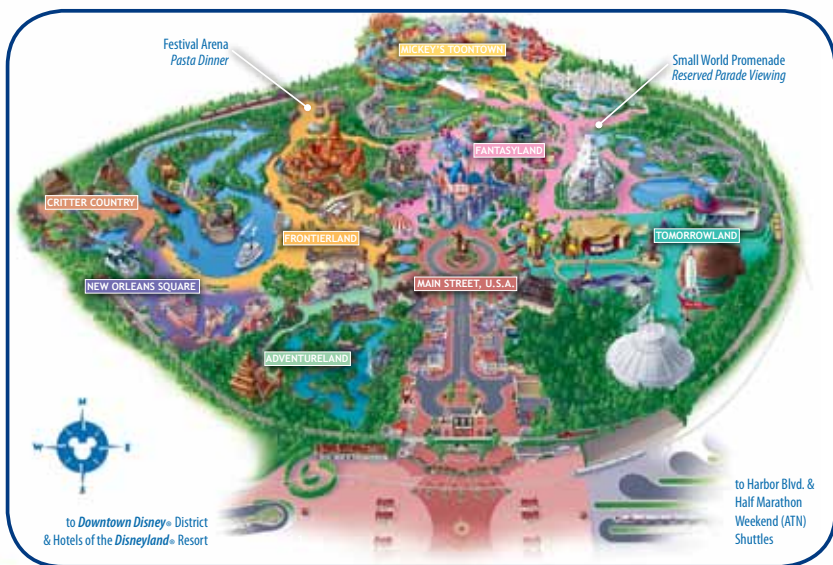

ADMISSION

Each Party Guest will each receive a Theme Park Ticket and access wristband with their packets. This Theme Park Ticket must be used to enter *Disneyland*® Park for the Pasta in the Park Party, and is valid any time after 3 p.m. on Saturday, September 3. Wristbands are needed for entry into the designated reserved viewing section for Mickey's Soundsational Parade from 3:30 p.m. to 4:45 p.m. and the Pasta Party dinner at Festival Arena from 6 p.m. - 8 p.m.

†Theme Park Ticket must be used to enter *Disneyland*® Park for the Pasta in the Park Party. Ticket may be used any time after 3 p.m. This ticket is not available at the *Disneyland*® Resort ticket booth. Tickets are valid during regular operating hours of *Disneyland*® Resort Theme Parks. This offer is not valid for commercial use and cannot be combined with any other discount or offer. All attractions and entertainment, prices, types and features of tickets, special offers and events, and age may be seasonal and are subject to change without notice.